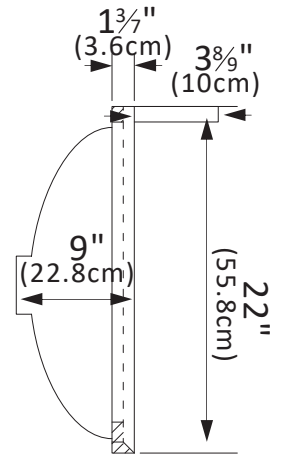

INSTALLATION SPECIFICATION

Sku:	706349-CTP-GW
Product Dimensions:	49"W x 22"D x 9"H
Sink-External Dimension:	20 ⁷ / ₈ "W x 14 ³ / ₄ "D x 8 ¹ / ₄ "H
Sink-Internal Dimension:	17 ⁵ / ₇ "W x 11 ⁵ / ₈ "D x 6 ⁵ / ₇ "H
Countertop Thickness:	1 ³ / ₇ "
Drain Hole Diameter:	φ 1 ⁷ / ₉ "
Weight:	101.4 lbs
Material:	Engineered Stone
Color Finish:	Grain White (GW)
Edge Polishing:	Flat Edge
Faucet Hole Spacing (in.):	4 in. Widespread
Sink:	Single Sink:

Jaen 49"x22"

Bathroom Vanity Top

All measurements are approximate. Measurements may vary +/- 1/2

Backsplash