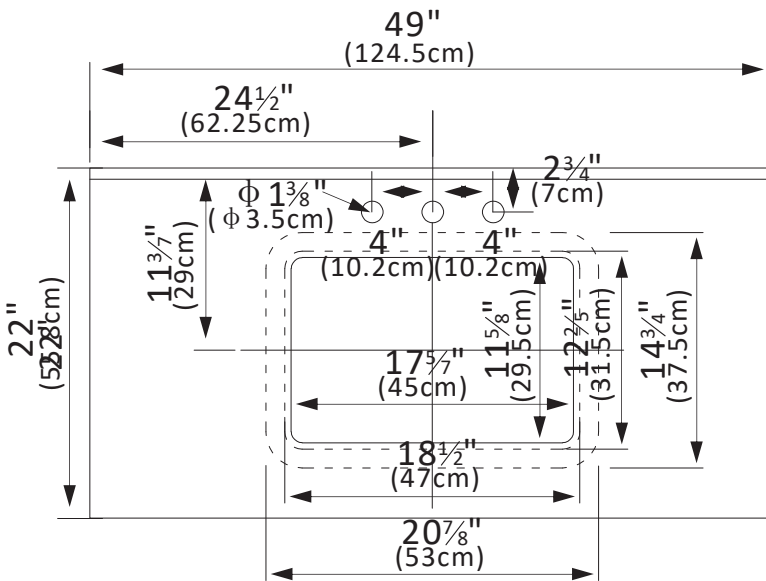

INSTALLATION SPECIFICATION

Sku:	706349-CTP-GW
Product Dimensions:	49"W x 22"D x 9"H
Sink-External Dimension:	20 ⁷ / ₈ "W x 14 ³ / ₄ "D x 8 ¹ / ₄ "H
Sink-Internal Dimension:	17 ⁵ / ₇ "W x 11 ⁵ / ₈ "D x 6 ⁵ / ₇ "H
Countertop Thickness:	1 ³ / ₇ "
Drain Hole Diameter:	φ 1 ⁷ / ₉ "
Weight:	101.4 lbs
Material:	Engineered Stone
Color Finish:	Grain White (GW)
Edge Polishing:	Flat Edge
Faucet Hole Spacing (in.):	4 in. Widespread
Sink:	Single Sink:

Jaen 49"x22"

Bathroom Vanity Top

All measurements are approximate. Measurements may vary +/- 1/2

Backsplash